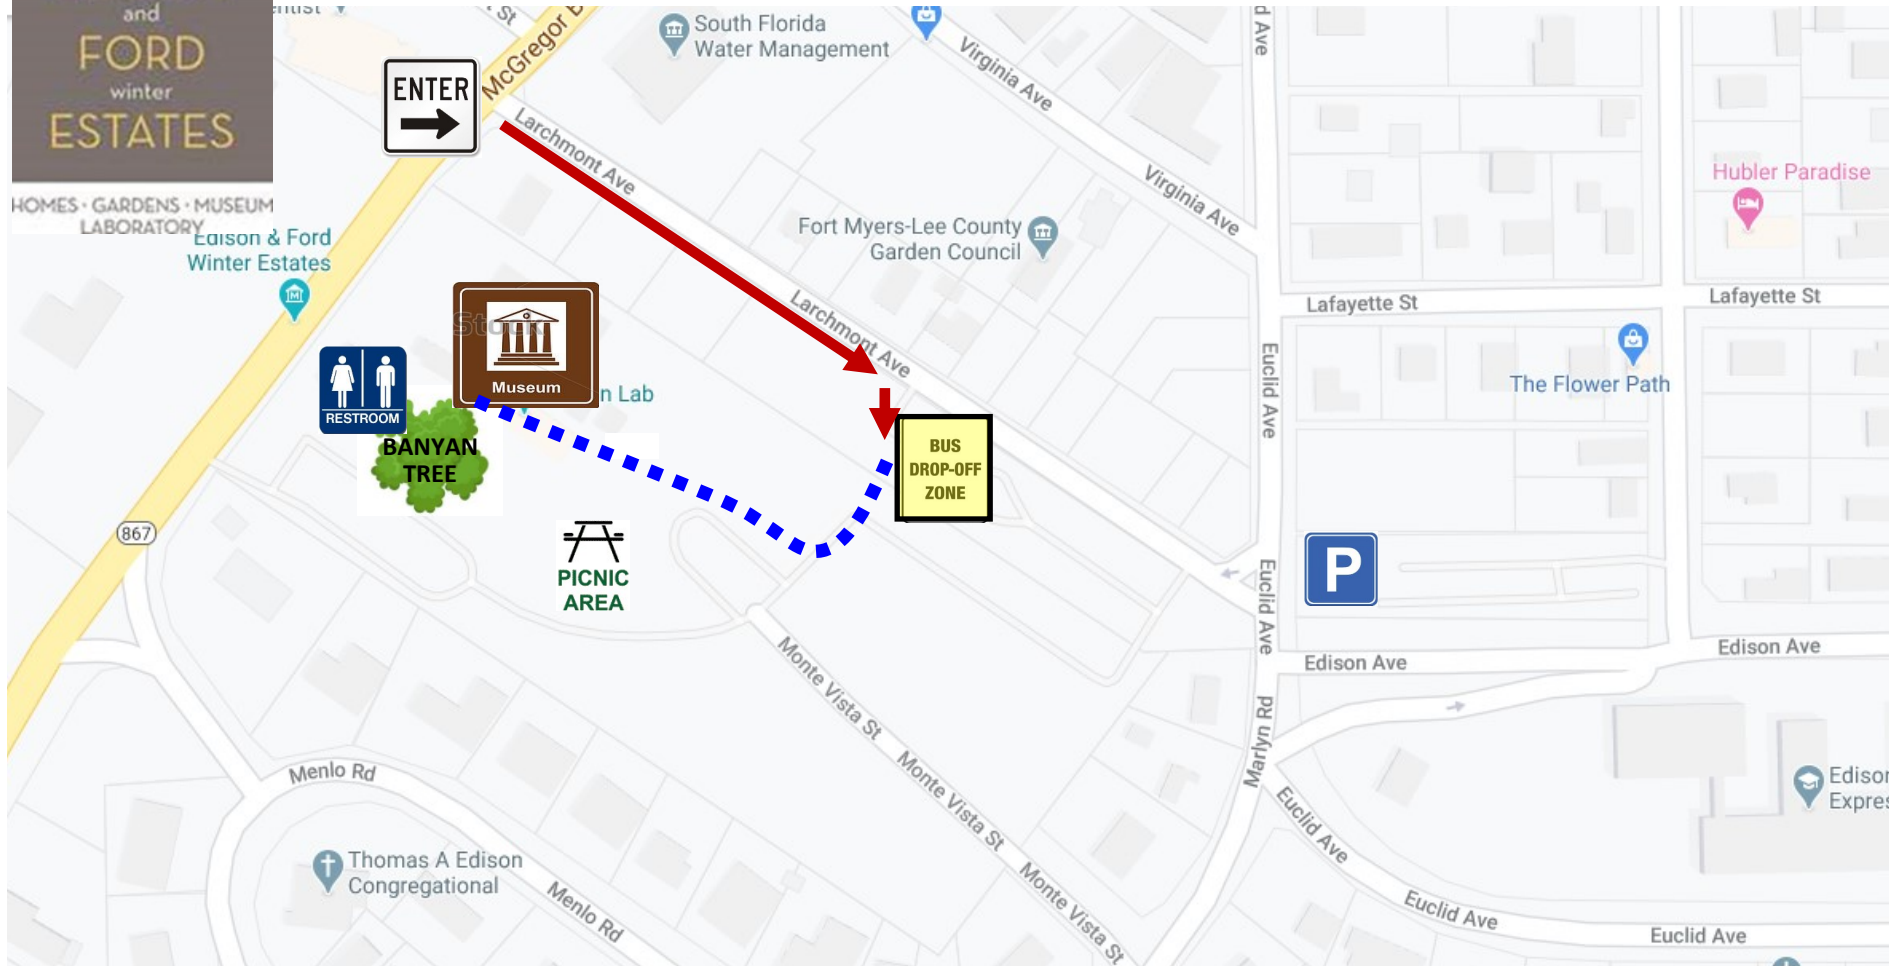

EDISON and FORD winter ESTATES

Bus parking information for visiting groups

-  Enter off of McGregor Boulevard onto Larchmont Avenue. Turn right into the first paved parking lot (approximate GPS location address: 2156 Larchmont Avenue) and keep right to pull into bus parking and drop off area. *Do not stop buses or allow passengers to disembark on McGregor Boulevard.*
- Guests may follow path  to museum; tours begin in front of the museum and banyan tree.
- Bus parking is near Euclid Avenue and Larchmont Avenue—security staff with golf cart will meet arriving buses to guide them to available parking. If other buses are not scheduled to arrive, your bus may remain in the drop-off area while the group tours. Security staff will advise.
- Please call 239-823-7878 if you do not find security staff available and need parking assistance upon arrival.