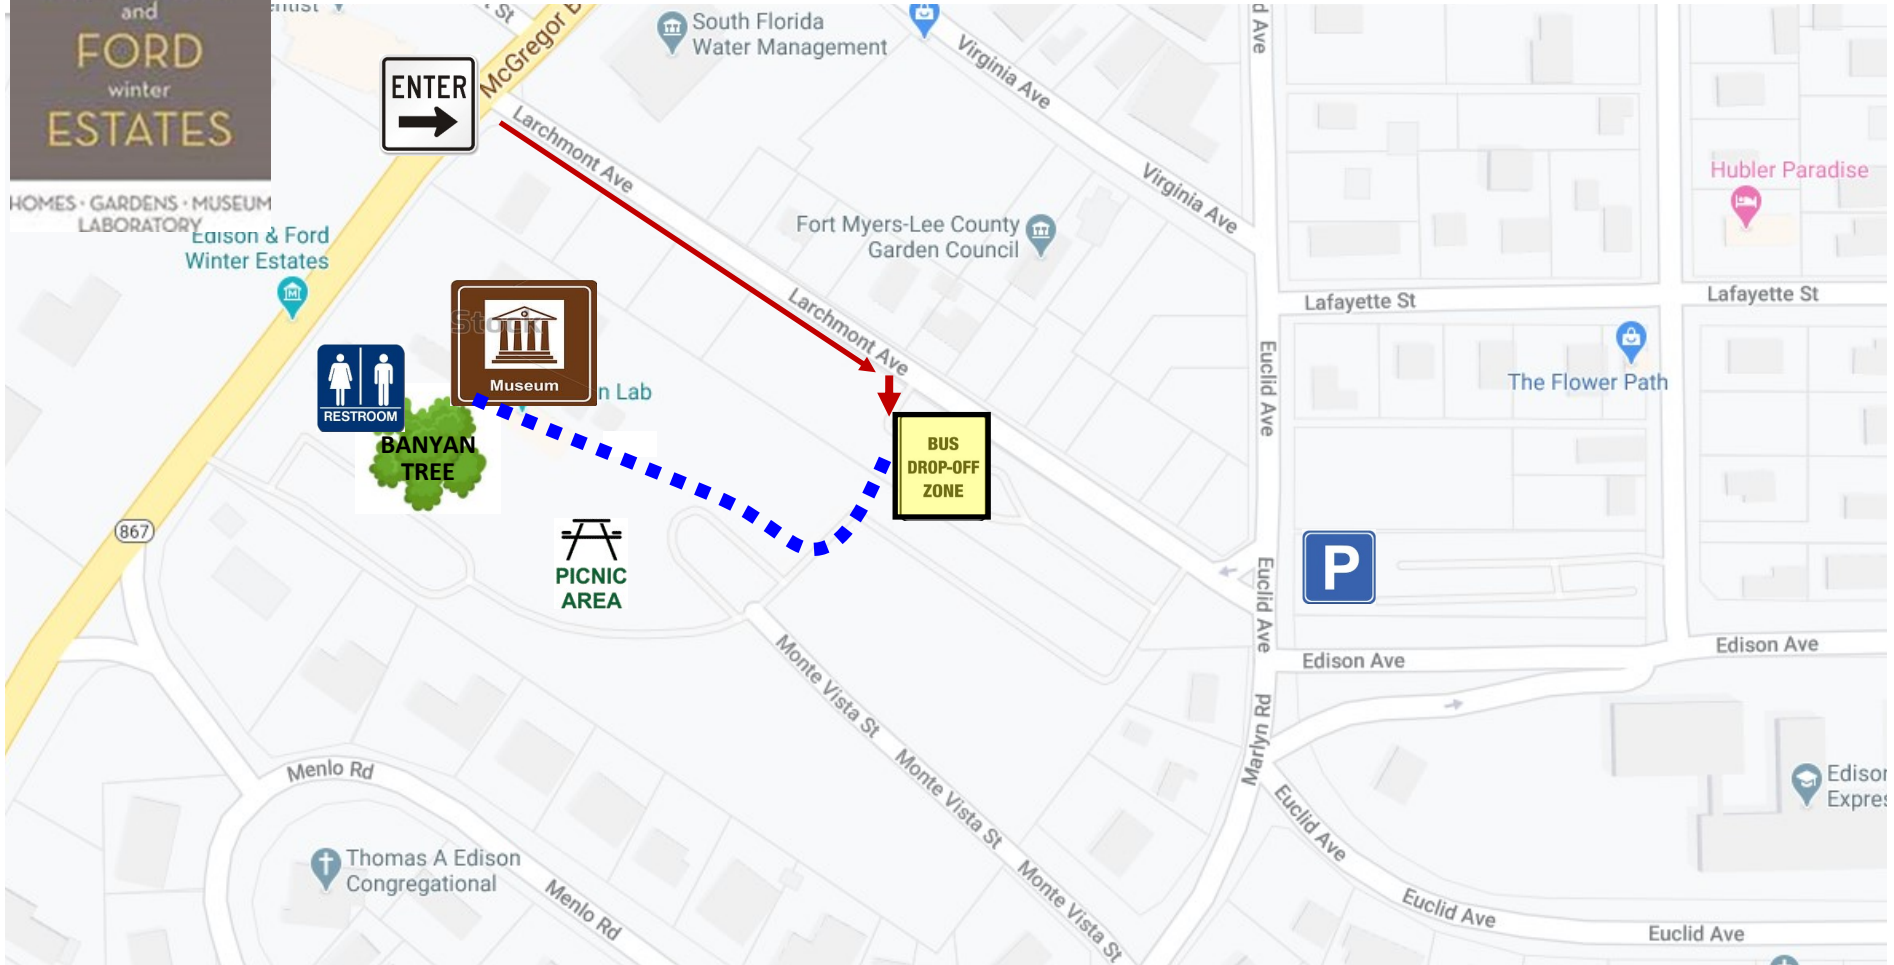

Bus parking information for visiting groups

-  Enter off of McGregor Boulevard onto Larchmont Avenue. Turn right into the first paved parking lot and keep right to pull into bus parking and drop off area. *Do not stop buses or allow passengers to disembark on McGregor Boulevard.*
- Guests may follow path  to museum; tours begin in front of the museum and banyan tree.
- Bus parking is near Euclid Avenue and Larchmont Avenue—security staff with golf cart will meet arriving buses to guide them to available parking. If other buses are not scheduled to arrive, your bus may remain in the dropoff area while the group tours. Security staff will advise.
- Please call 239-823-7878 if you do not find security staff available and need parking assistance upon arrival.